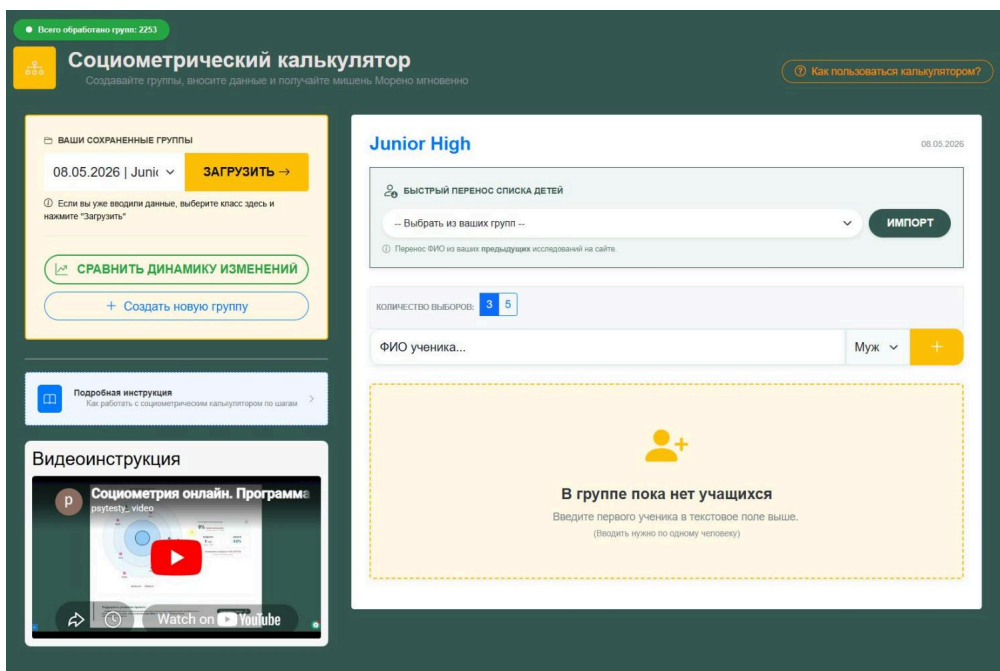

Академия Психологии

Экспертный материал | psy-academy.online

style="background-color: #365952; color: white; font-size: 0.9rem; border: none;">

Start <i class="bi bi-magic ms-1"></i>

</div>

</div>

</div>

Sociometry is the recognized "gold standard" for assessing interpersonal dynamics within a group. This classic technique allows for a precise study of social attraction and repulsion (likes and dislikes) within a classroom or team. However, in professional practice, implementing it often becomes a massive administrative burden.

What is the main pain point?

The testing phase itself takes only 5 minutes. But manually processing data for a single class of 30 students can take **3 to 4 hours**. A psychologist must manually construct the sociomatrix, draw the "Target" sociogram using a compass, painstakingly map every arrow, calculate mathematical coefficients, and determine social statuses.

If you have 5 or 10 classes to analyze (e.g., during seasonal adaptation periods), your professional work turns into endless nights of "manual labor" with rulers, calculators, and stacks of paper forms.

The Solution: Intelligent Sociometric Calculator

To liberate specialists from administrative drudgery, we have developed a sophisticated online sociometry service. Now, you simply enter your group list and the students' choices. The engine instantly performs all mathematical calculations, determines sociometric statuses, constructs a geometrically correct **Moreno Target** with all interpersonal connections, and generates a clean sociomatrix.