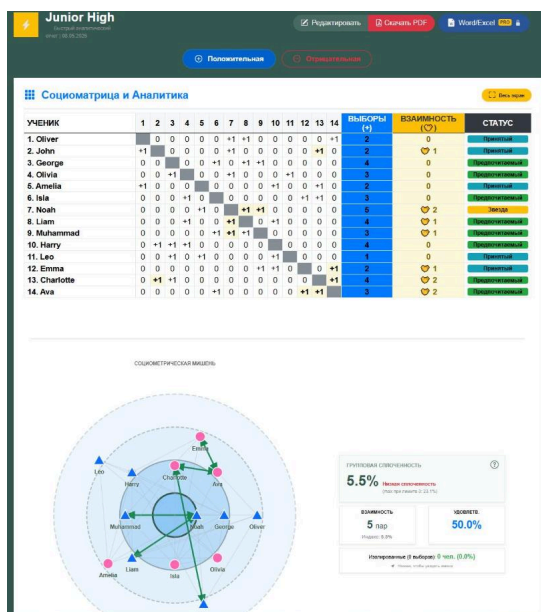

Step-by-Step Guide: How to Use the Calculator

The entire process, from initial sign-up to a finished professional report, is designed for maximum efficiency:

1. **Quick Access:** Visit psytesty.com/Sociometria. Log in instantly via your Google account or complete a simple registration.
2. **Group Setup:** Click "Create New Group" and name your collective (e.g., "Grade 10-A"). You can manage multiple groups effortlessly through our intuitive dashboard.
3. **Smart Data Entry:** Input your student list and mark their choices based on paper transcripts. The interface is flexible—you can edit lists or add new members at any stage.
4. **Instant Insights:** Click "**Generate Target and Report.**" The engine instantly renders a detailed sociomatrix and a geometrically precise **Moreno Target** (automatically differentiating between genders: triangles for boys, circles for girls).